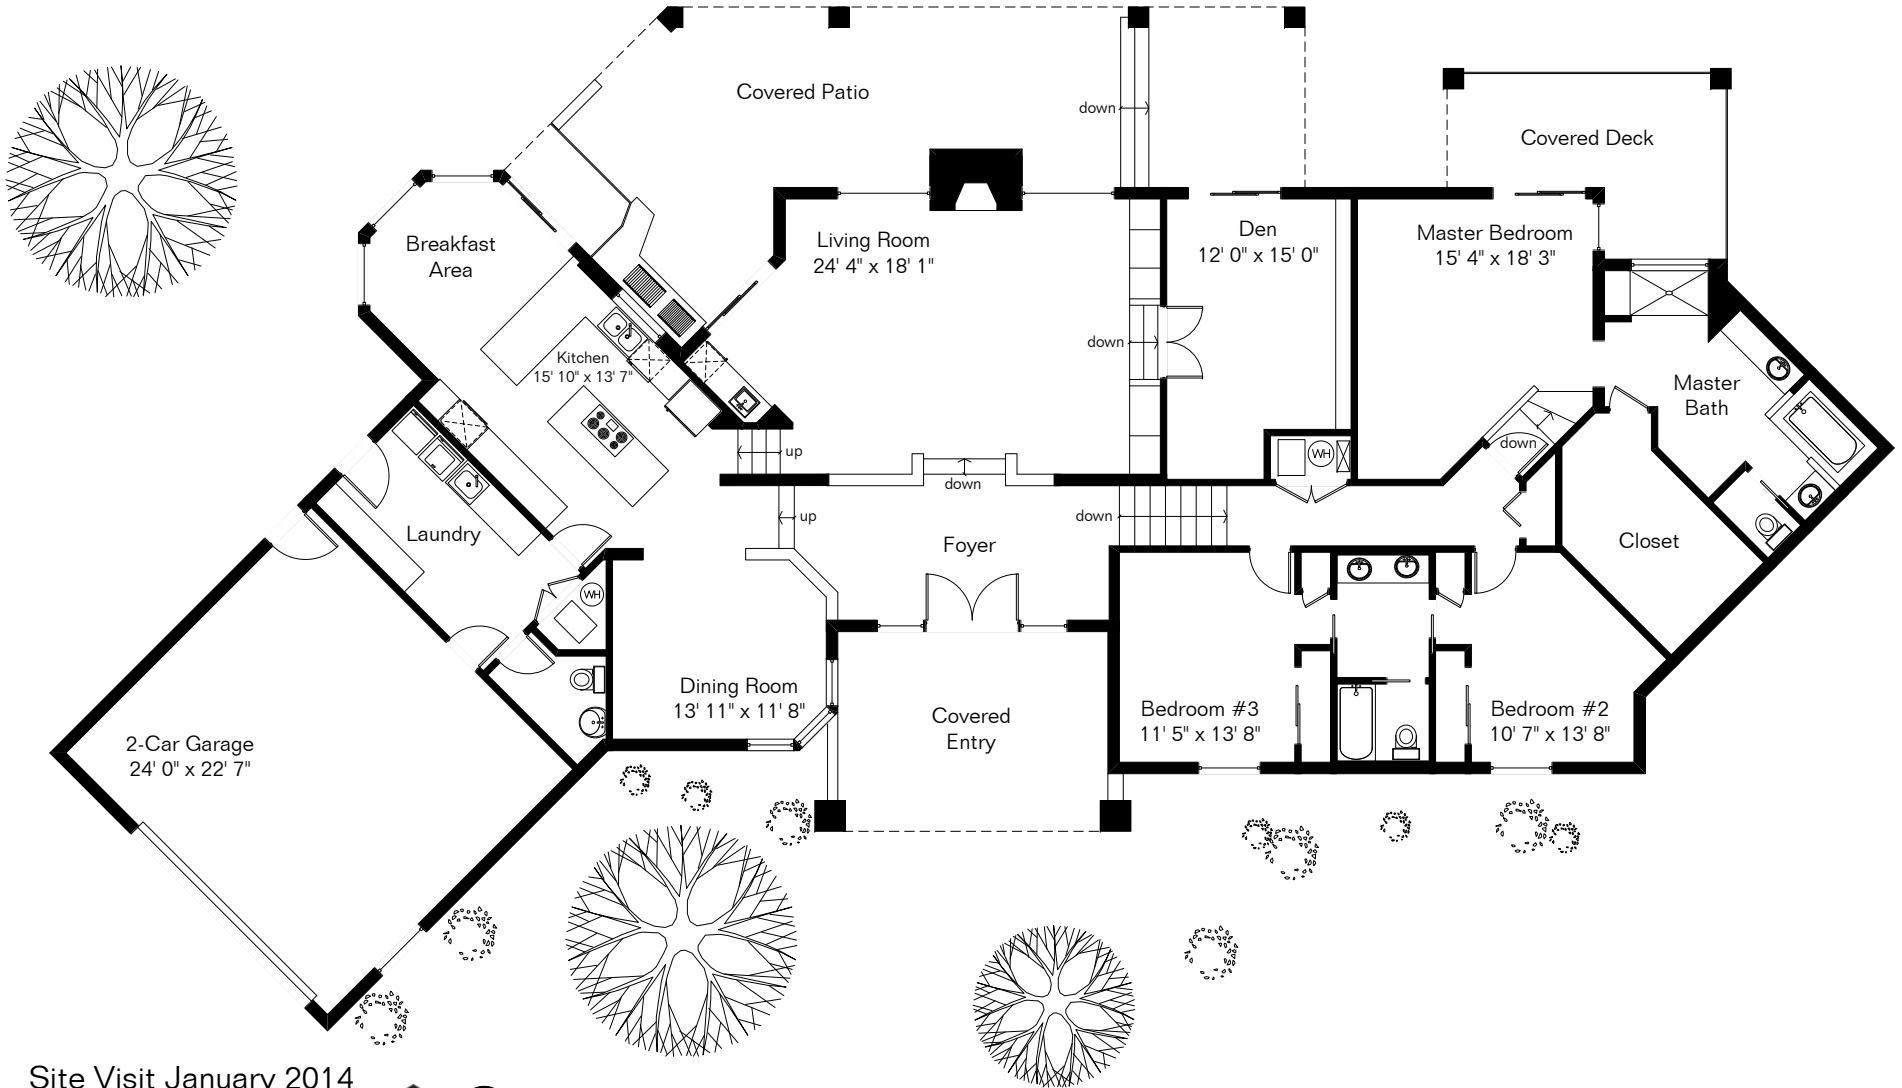

The square footages and room size information are deemed to be reliable but are not guaranteed and should be independently verified.

# 6043 E Country Club Vista Dr

Site Visit January 2014

Copyright 2014 Floor Plans First! LLC  
All Rights Reserved.

Living Area 3,050 Sq Ft  
Garage 597 Sq Ft

[www.FloorPlansFirst.com](http://www.FloorPlansFirst.com)